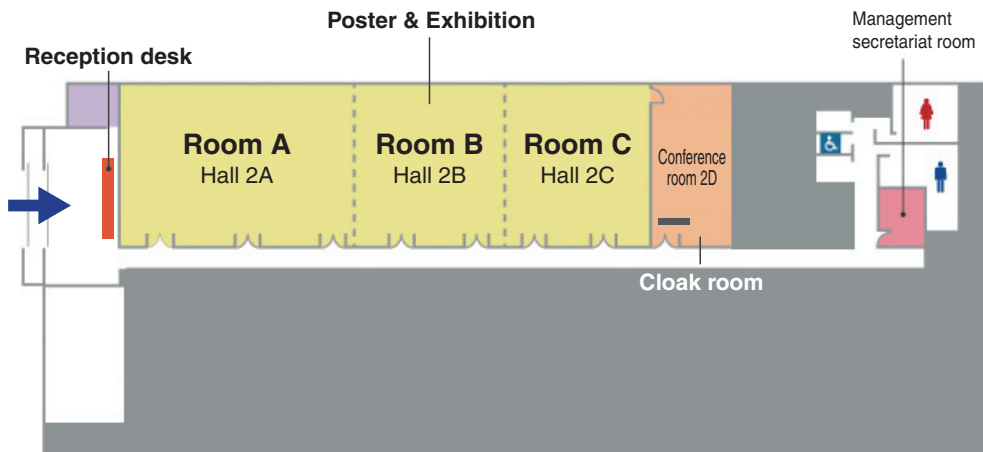

Floor Guide