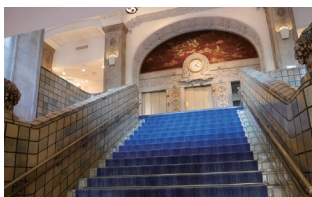

URL

ACCESS

Banquet

2nd day

Date & Time Thu. Dec. 14, 2023
19:00–21:00

Venue HOTEL NEW GRAND
Admiral Perry's Room (3rd floor, Tower building)

Menu Gala dinner (Buffet style)

URL